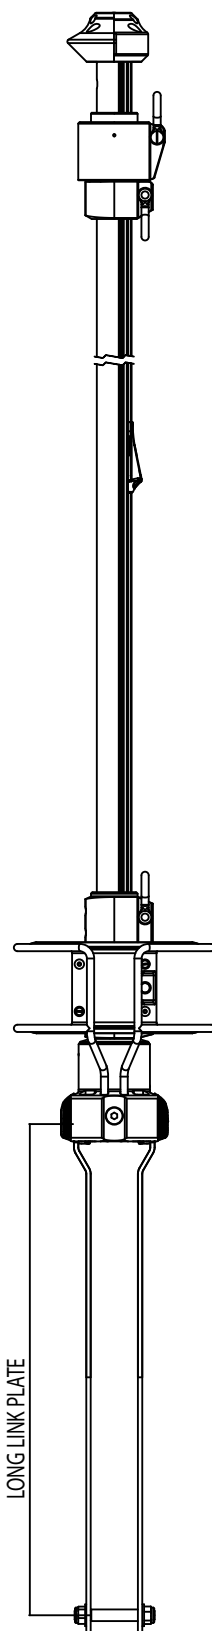

STANDARD

TURNBUCKLE CYLINDER OPTION

	REF : C480-XX	DESIGNATION : CRUISING MODEL	BY : MG	SCALE : 1/1
			THE : 17.07.2007	