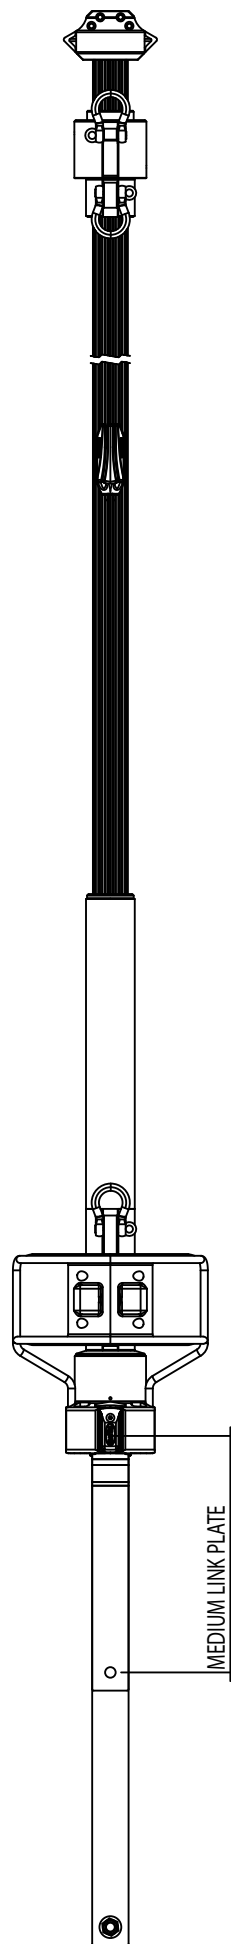

STANDARD

TURNBUCKLE CYLINDER OPTION

	REF : C480-XX	DESIGNATION : CRUISING MODEL	BY : MG	SCALE : 1/1
			THE : 17.07.2007	