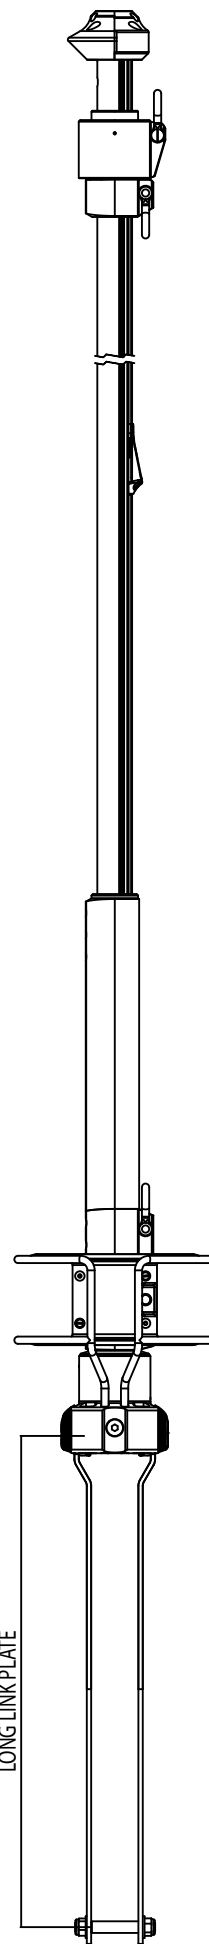

STANDARD

TURNBUCKLE CYLINDER OPTION

	REF : C480-XX	DESIGNATION : CRUISING MODEL	BY : MG	SCALE : 1/1
			THE : 17.07.2007	